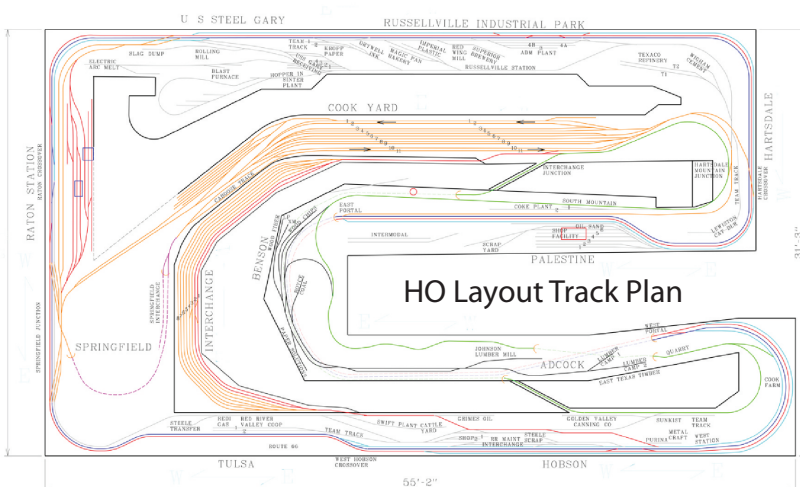

**Texas Northern Model Railroad Club (TNMRC) with a 30 year history is the largest DFW area permanent model railroad exhibit. TNMRC is located in a business park center at 11999 Plano RD Suite #154 Dallas, TX 75243. The TNMRC clubhouse contains a 1,700 sq ft. HO scale layout capable of running DC and DCC plus a smaller N scale DCC only layout. TNMRC currently has over 90 members. The club meets on each Thursday evening (free style running) and every Tuesday evening for our TNMRC-RAILOPS operations group session. We are currently utilizing the JMRI computer controlled train movement system. The typical operating session will include 15-30 operators with lots industry switching activity.**

**TNMRC currently has over 90 members making it one of the largest model train clubs in the state of Texas. The club is known for exceptional track work, maintenance and is artistically scenicked. The layout allows for extremely long trains to be run which is a favorite sight for visitors attending one of our many open houses. We are currently accepting new members including a remote discounted option for those whom live more than 100 miles from our location, but routinely find themselves visiting the DFW area. Fully vested members have 24/7 access to the clubhouse.**

HO Layout Photos